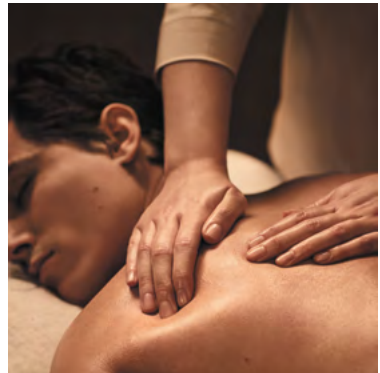

PRODIGIEUSE® ESCAPE

An expert technique applied to Prodigieux® facial and body treatments..

- _ Traditional Hammam* (45 min)
- _ Californian NUXE Massage® (1h15)
- _ Instant Radiance Treatment with Flowers (45 min)

ESCAPADE PRODIGIEUSE® _ Une gestuelle experte au service de soins visage et corps Prodigieux®.

2H45 | 1800 DHS