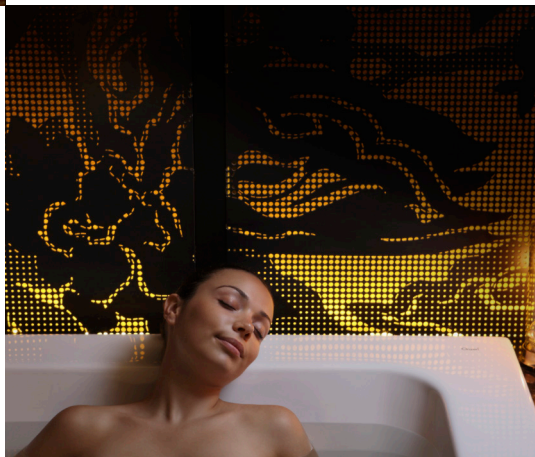

www.skinregimen.com

THE ORDINARY BEGINS HERE

SPA MENU

EXPLORE
A NEW
KIND
OF SPA
EXPE-
RIENCE

SO/ SPA welcomes
you from
10 a.m. to 10 p.m.
every days...

SPA MENU

SENSATIONAL SKIN SESSIONS

LET'S TAKE THIS FACE ON