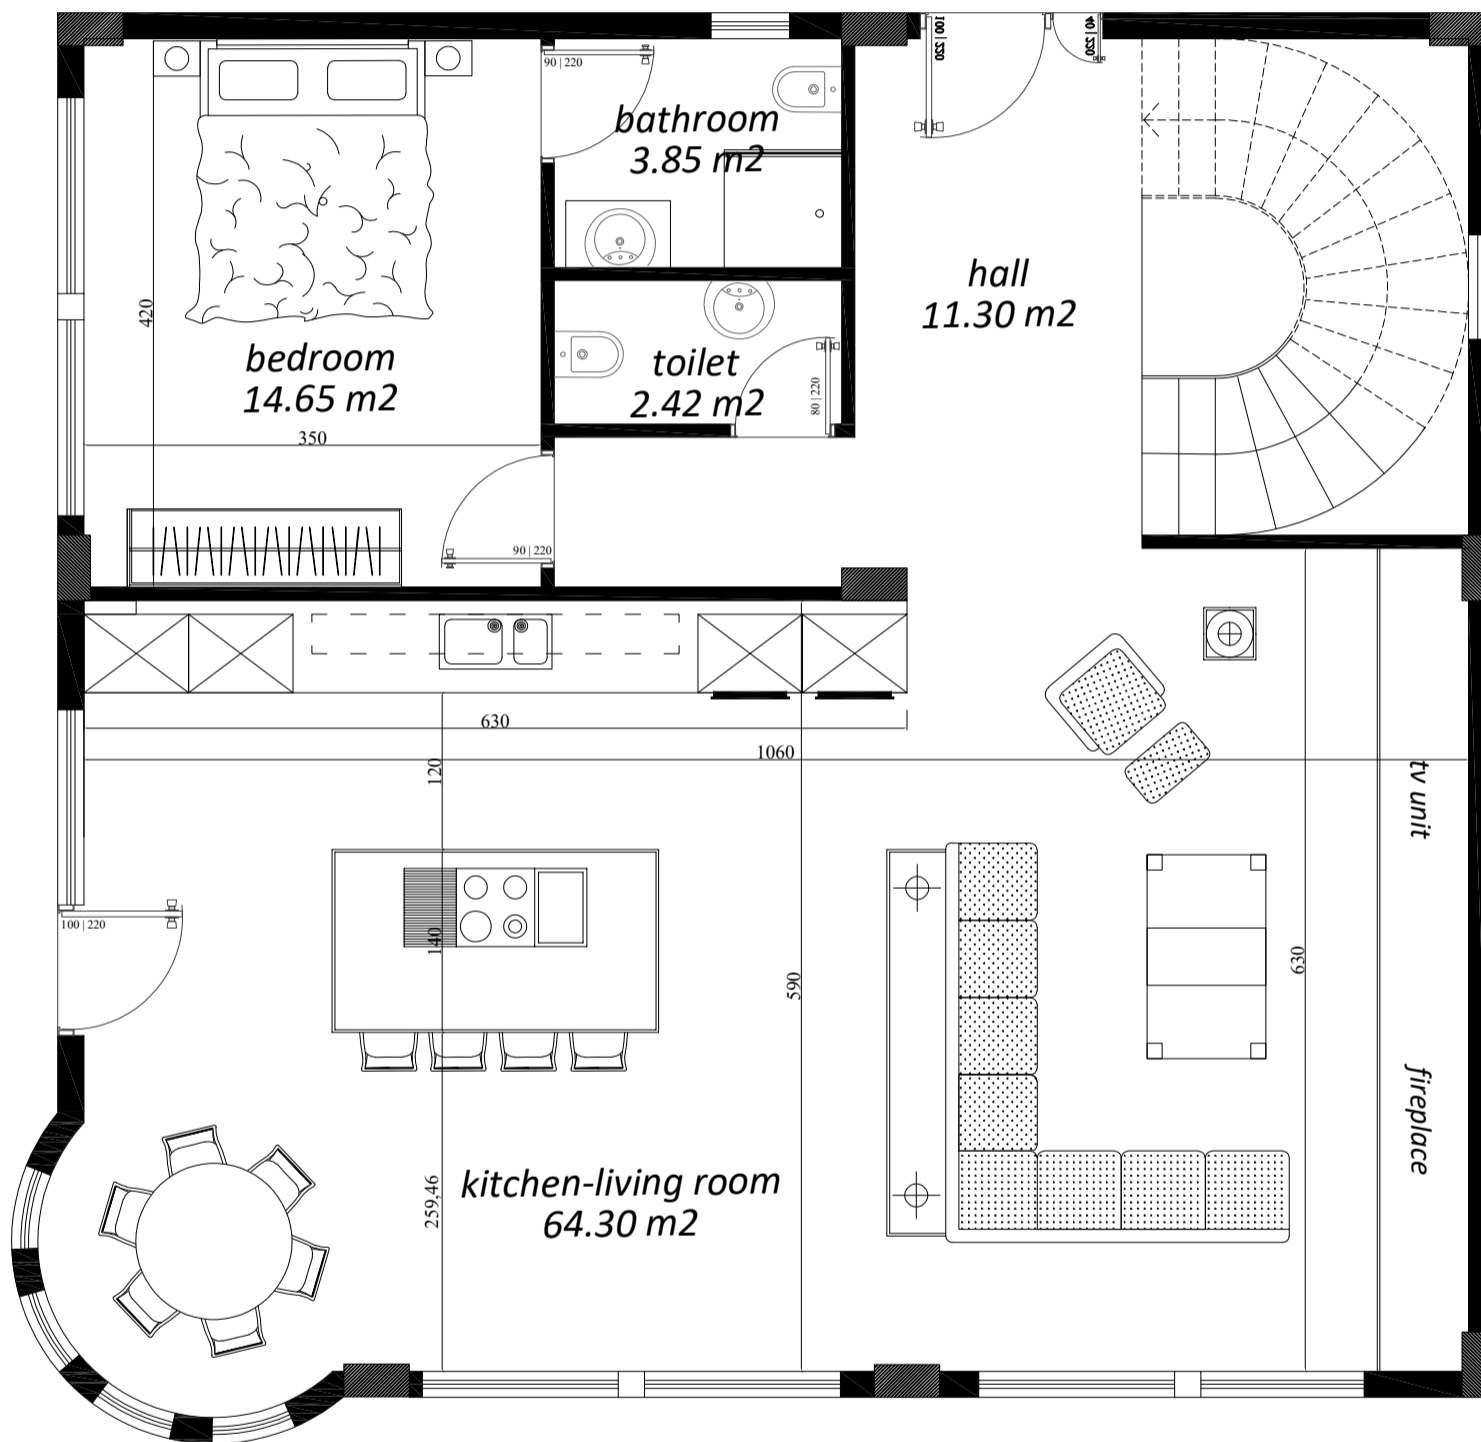

Villa AquaVerde

SEA VIEW

entrance

1 st. Floor Plan