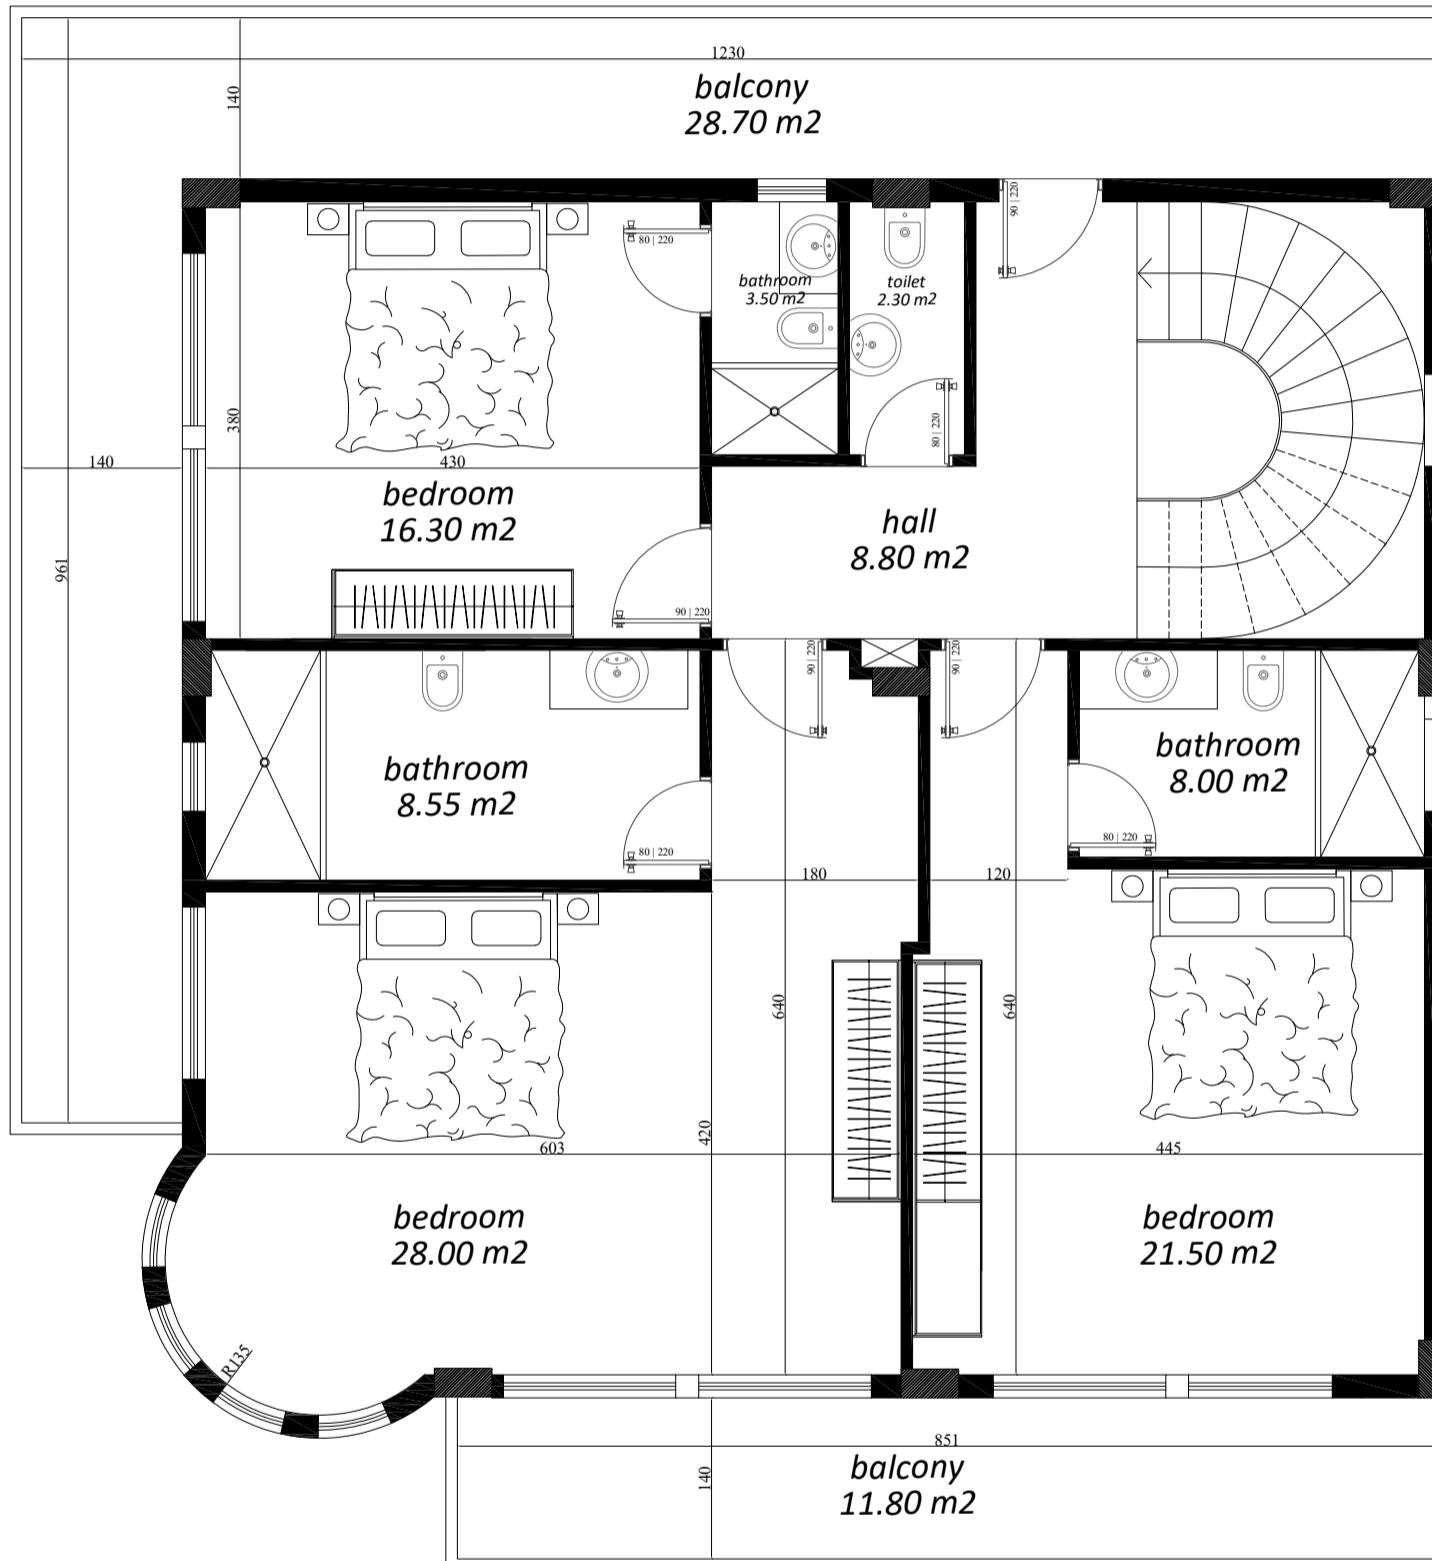

# Villa AquaVerde

SEA VIEW

2 nd./Upper Floor Plan